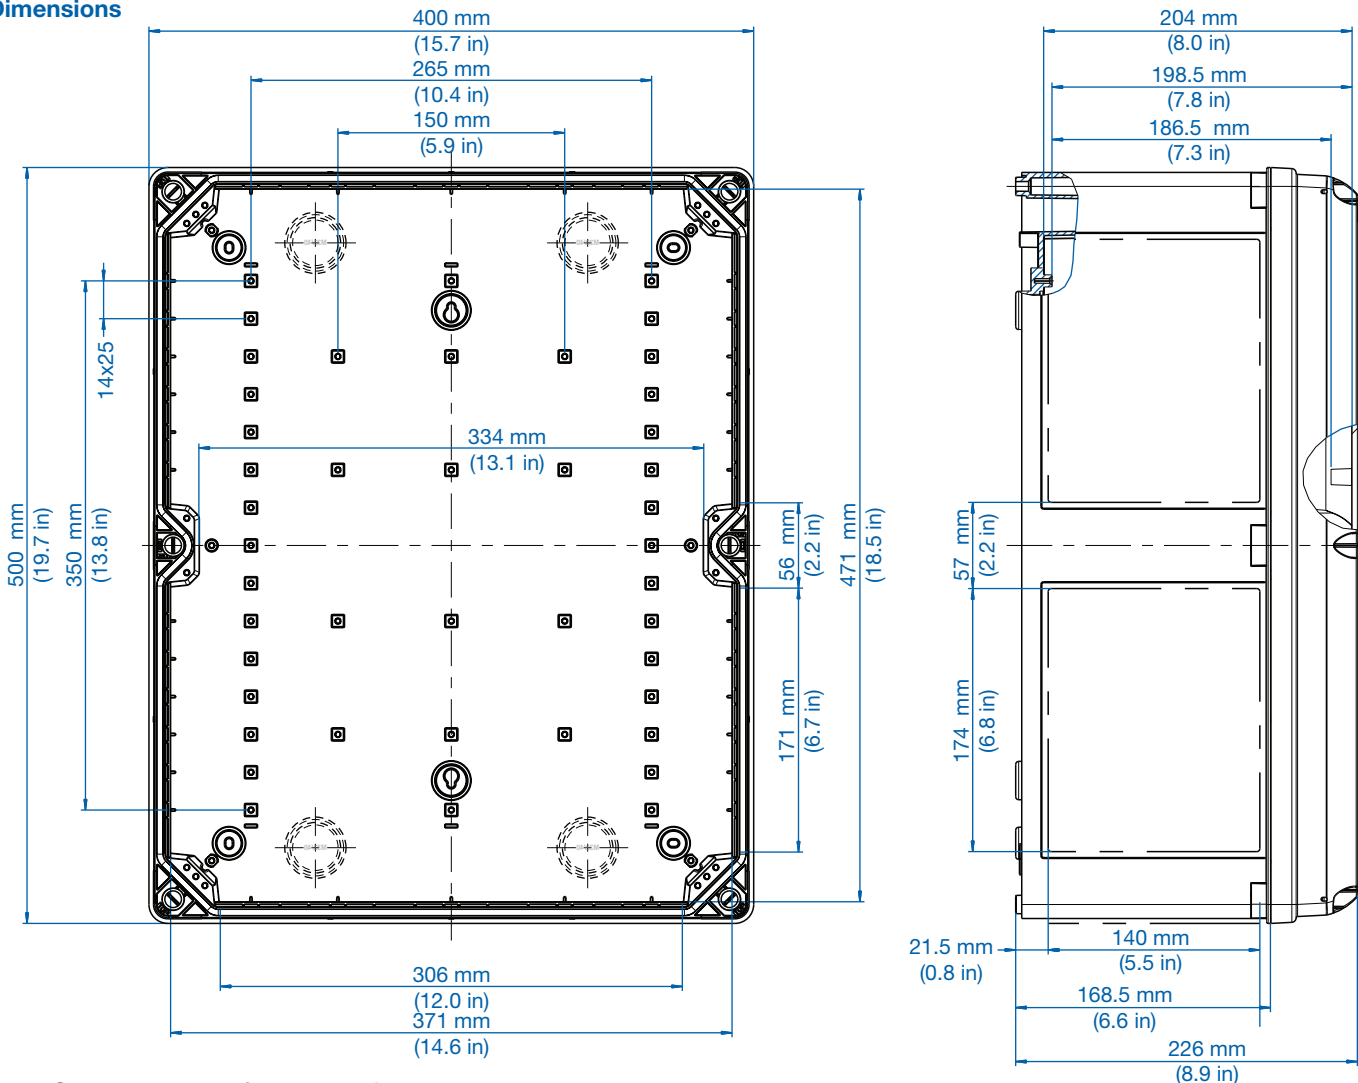

Cat No. 700-745
GEOS-L 4050-22-o
 with grey cover

Cat No. 701-745
GEOS-L 4050-22-to
 with transparent cover

Description

Empty enclosure - Industrial Quality, suitable for installation in harsh environments and in unprotected outdoor areas.
 Material: glass-fiber reinforced Polycarbonate, grey, similar to RAL 7035.

Size: 400 x 500 x 226 mm

15.7 x 19.7 x 8.9 in

Dimensions

See pages 19-24 for accessories.