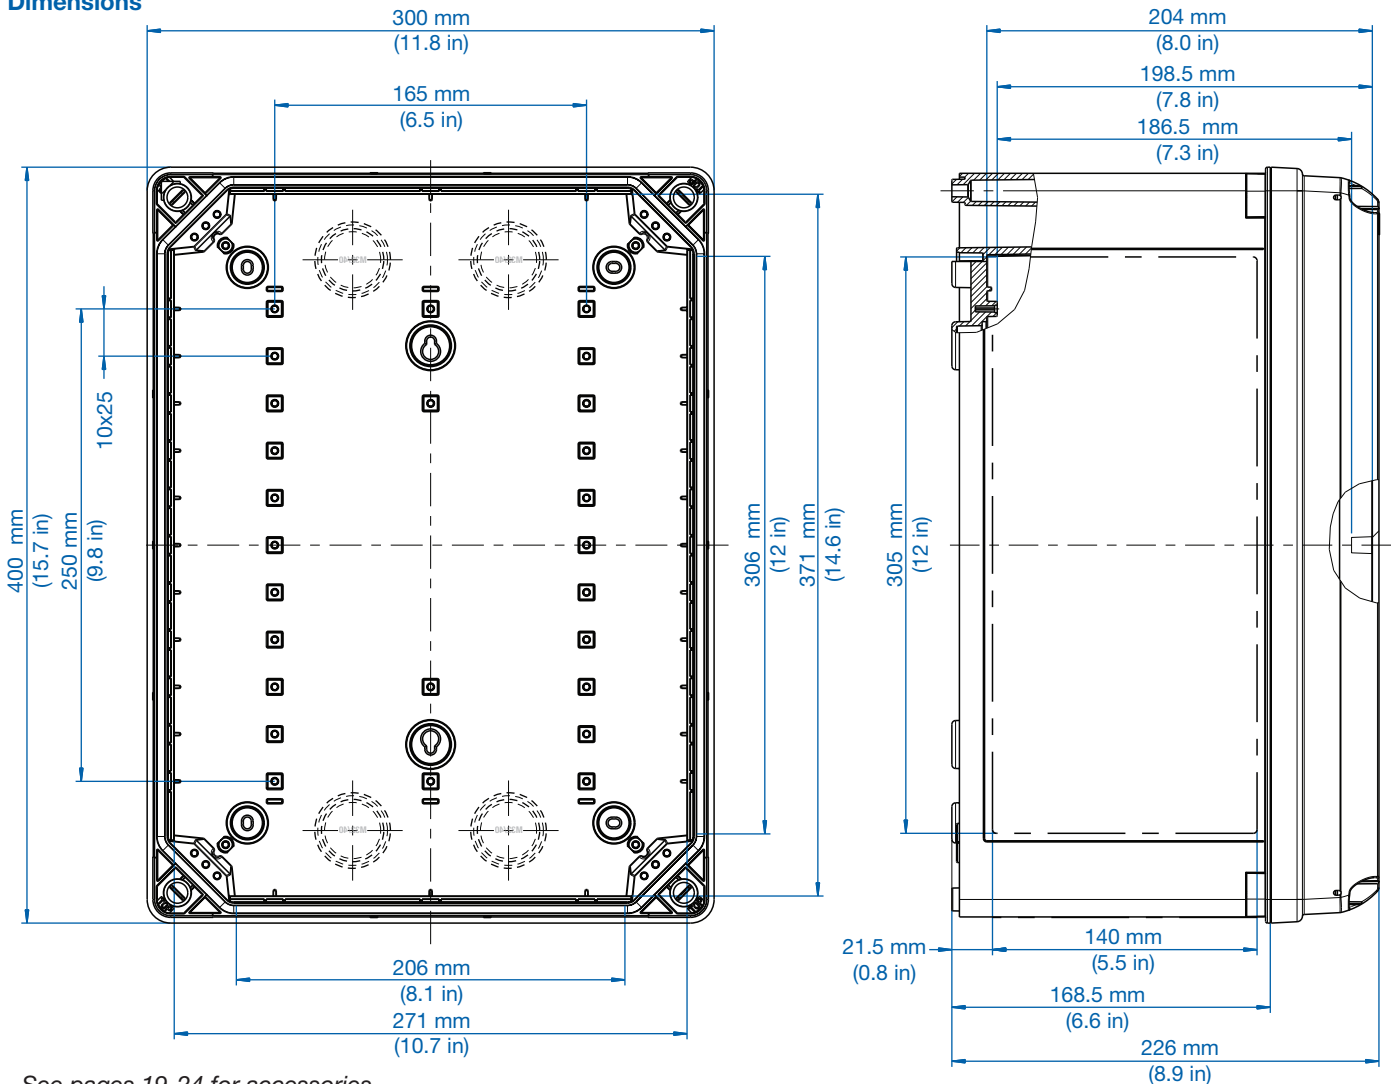

Cat No. 700-734
GEOS-L 3040-22-o
with grey cover

Cat No. 701-734
GEOS-L 3040-22-to
with transparent cover

Description

Empty enclosure - Industrial Quality, suitable for installation in harsh environments and in unprotected outdoor areas.
Material: glass-fiber reinforced Polycarbonate, grey, similar to RAL 7035.

Size: 300 x 400 x 226 mm

11.8 x 15.7 x 8.9 in

Dimensions

See pages 19-24 for accessories.