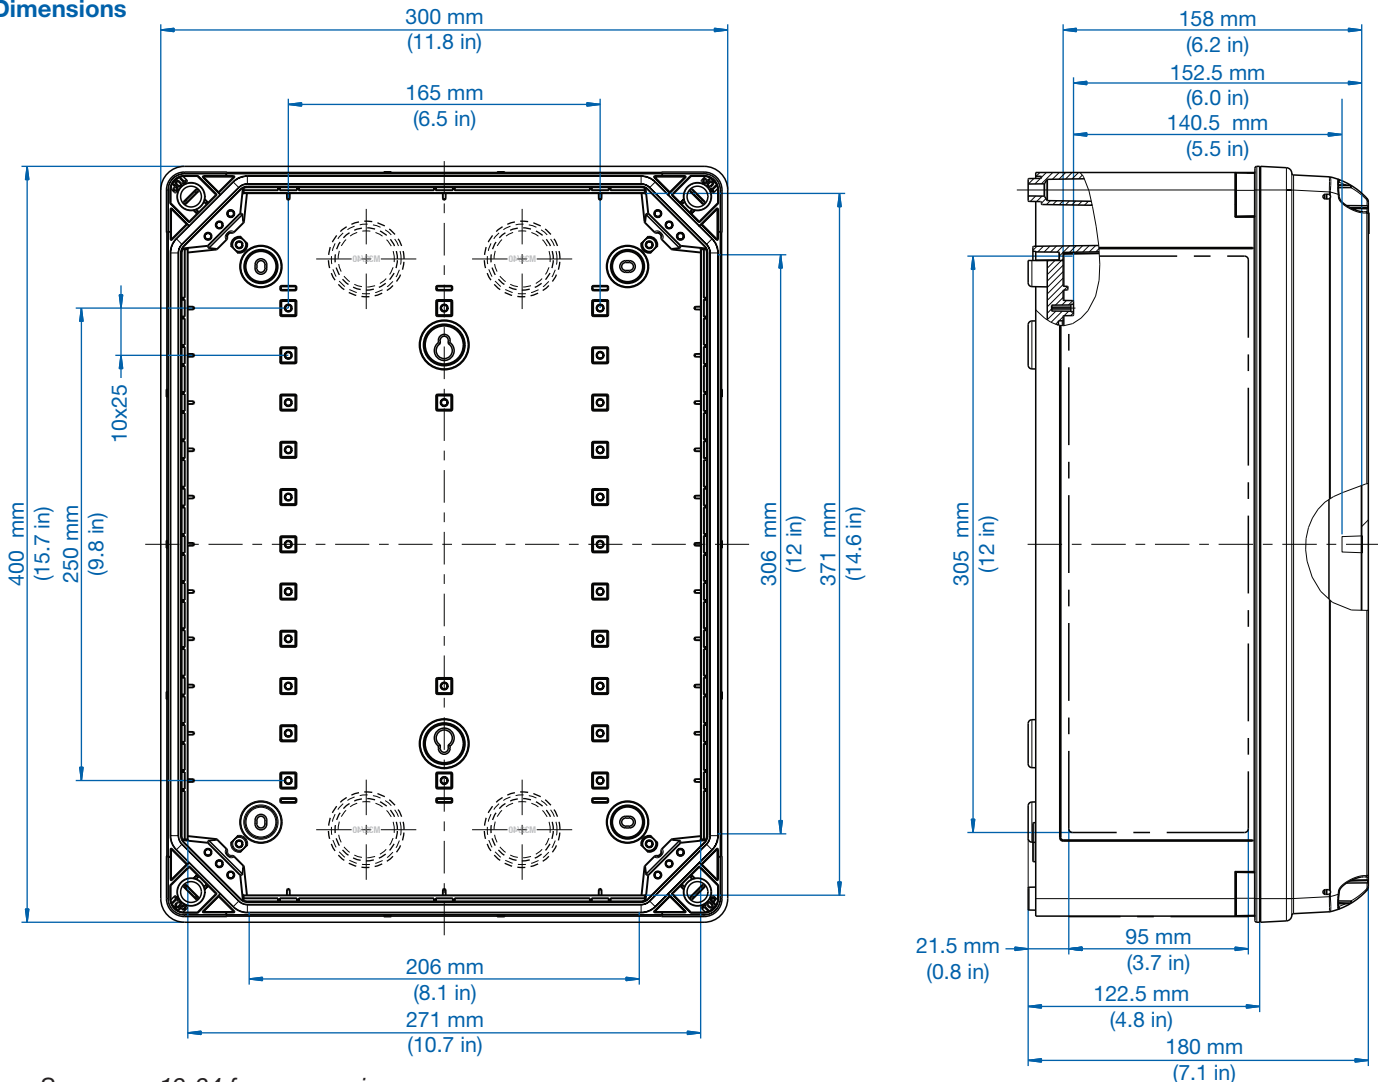

Cat No. 700-434
GEOS-L 3040-18-o
 with grey cover

Cat No. 701-434
GEOS-L 3040-18-to
 with transparent cover

Description

Empty enclosure - Industrial Quality, suitable for installation in harsh environments and in unprotected outdoor areas.
 Material: glass-fiber reinforced Polycarbonate, grey, similar to RAL 7035.

Size: 300 x 400 x 180 mm
 11.8 x 15.7 x 7.1 in

Dimensions

See pages 19-24 for accessories.