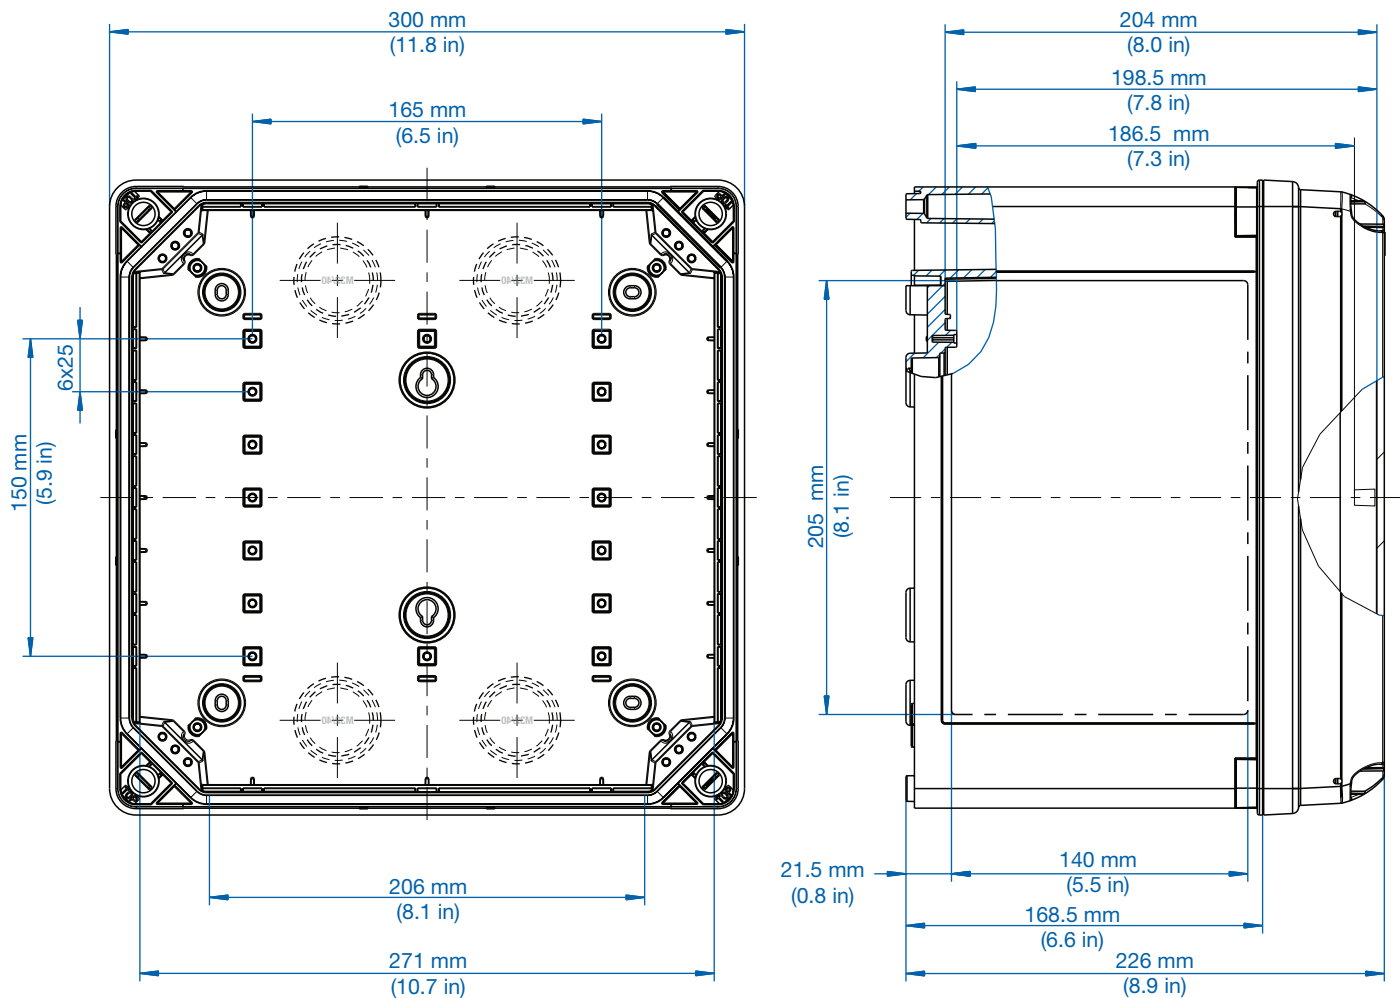

Cat No. 700-733
GEOS-L 3030-22-o
 with grey cover

Cat No. 701-733
GEOS-L 3030-22-to
 with transparent cover

Description

Empty enclosure - Industrial Quality, suitable for installation in harsh environments and in unprotected outdoor areas.
 Material: glass-fiber reinforced Polycarbonate, grey, similar to RAL 7035.

Size: 300 x 300 x 226 mm
 11.8 x 11.8 x 8.9 in

Dimensions

See pages 19-24 for accessories.