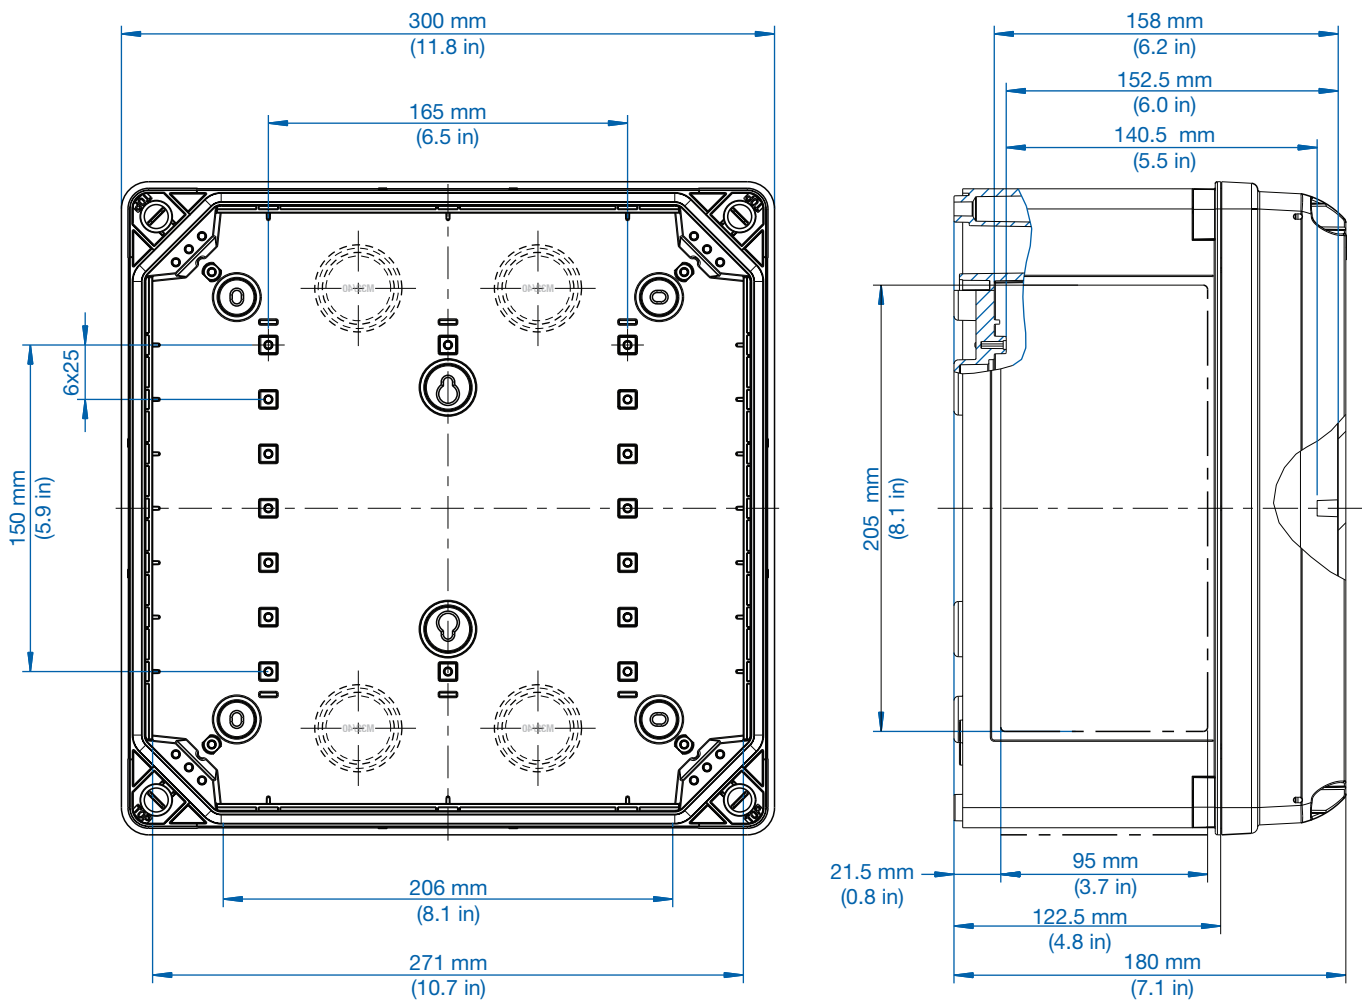

Cat No. 700-433
GEOS-L 3030-18-o
 with grey cover

Cat No. 701-433
GEOS-L 3030-18-to
 with transparent cover

Description

Empty enclosure - Industrial Quality, suitable for installation in harsh environments and in unprotected outdoor areas.
 Material: glass-fiber reinforced Polycarbonate, grey, similar to RAL 7035.

Size: 300 x 300 x 180 mm
 11.8 x 11.8 x 7.1 in

Dimensions

See pages 19-24 for accessories.